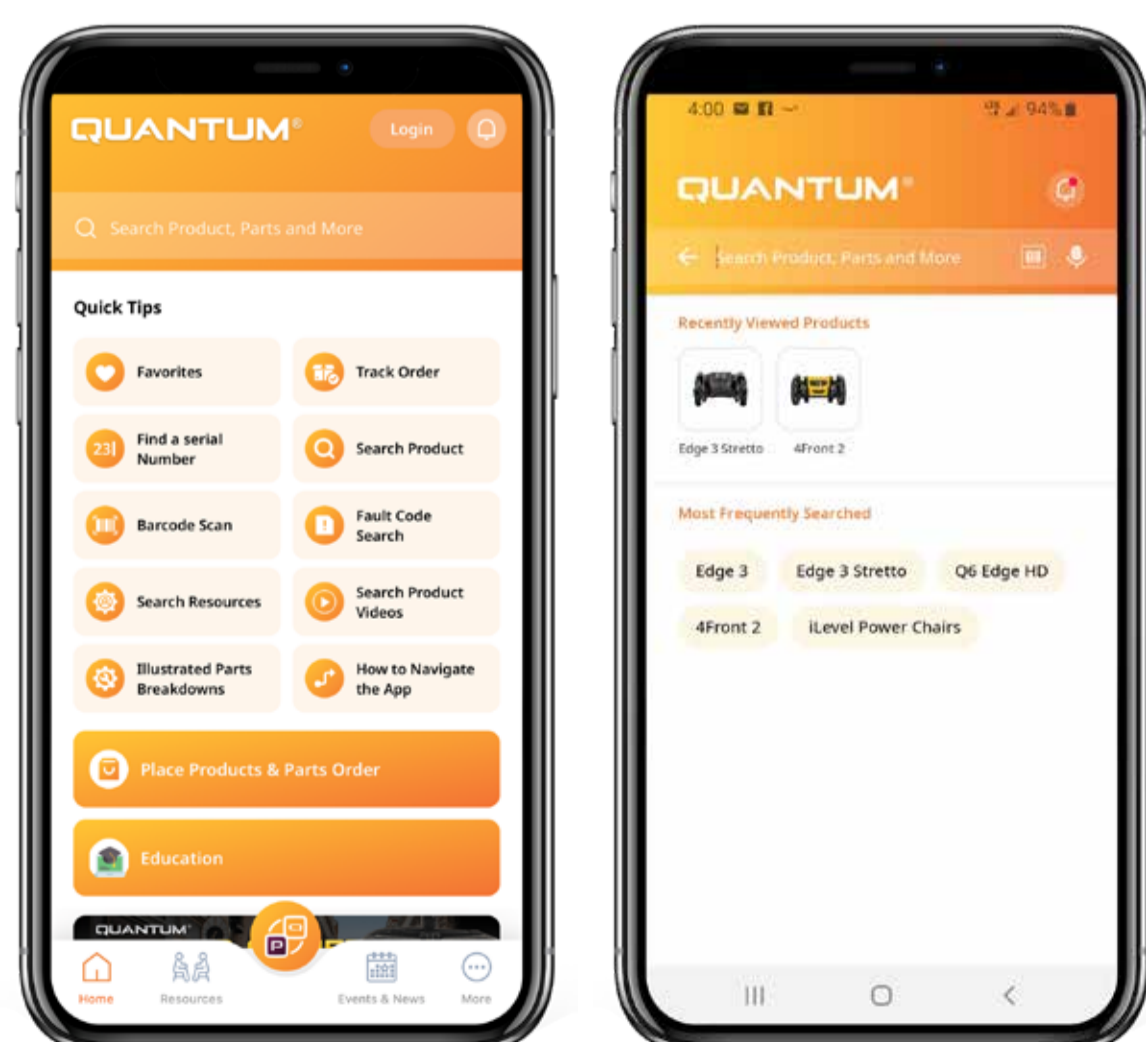

Scan It

Technicians can get product details instantly by scanning any Quantum barcode with the barcode scanner on the PQ-365 app.

SCAN NOW TO INSTALL

PQ-365 is the one-stop app for wherever you go, whenever you need it.

Quantum® news updates are designed to keep NSM ATPs current on everything new. If you have any questions, please call Quantum Quick Connect at **877-800-7808**.