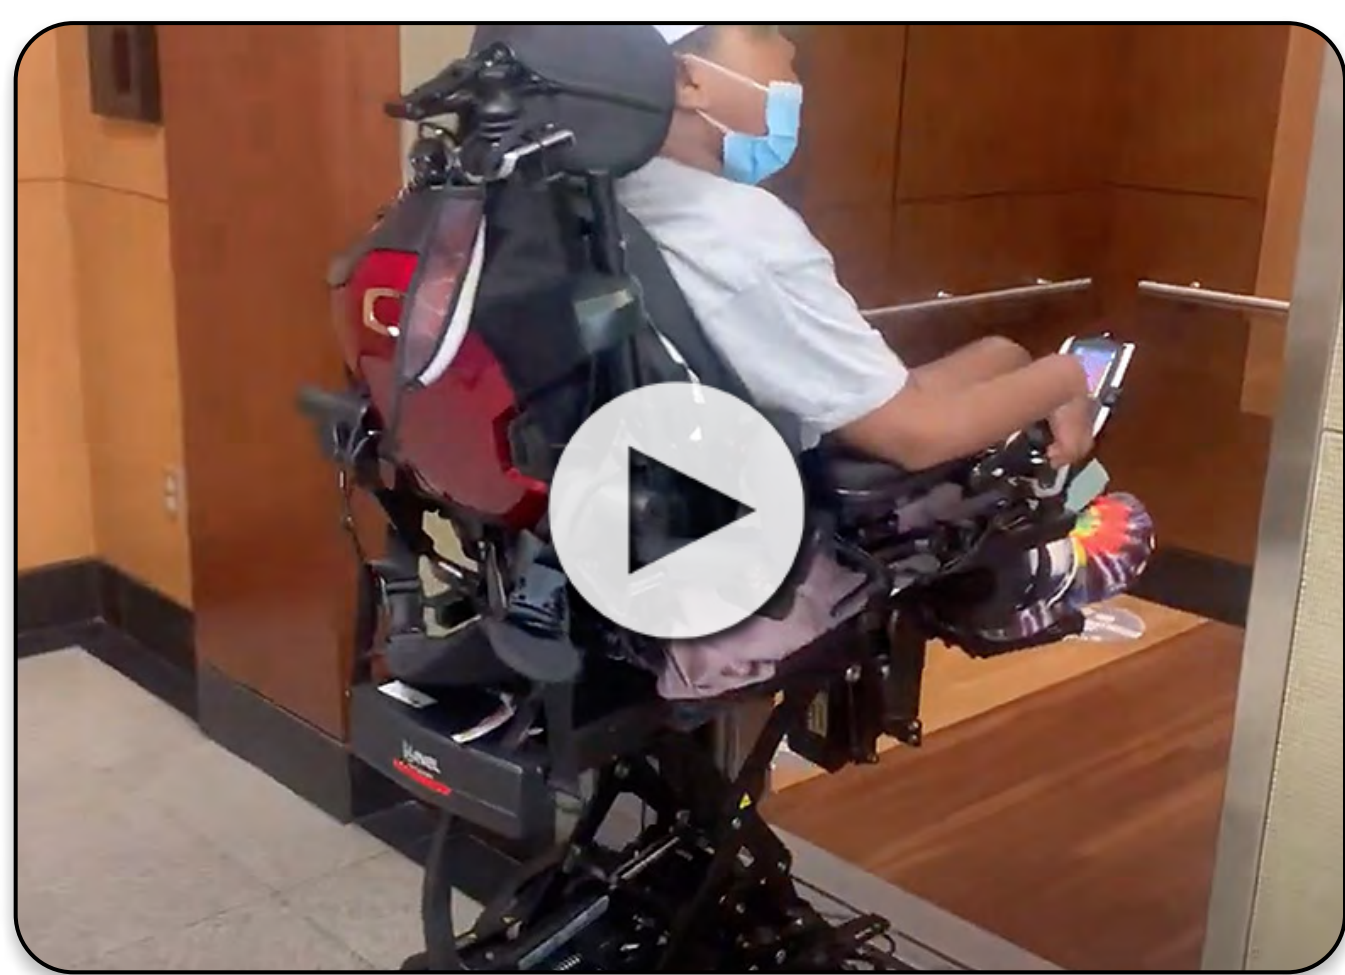

Moving Forward with TB4

TRU-Balance® 4 Power Positioning Systems with anterior tilt is available for quoting beginning Oct. 17. Anterior tilt enhances function for clients.

- Improves upper extremity function
- Increases access under/over tables and surfaces
- Helps manage tone and reflexes
- Facilitates transfers
- Increases client's visual field

Back It Up

The authentic Quantum backup camera is available with most bases, seating configurations and electronics. Don't let your clients fall for imposters!

 [CLICK HERE](#) to watch the video.

Heads Up!